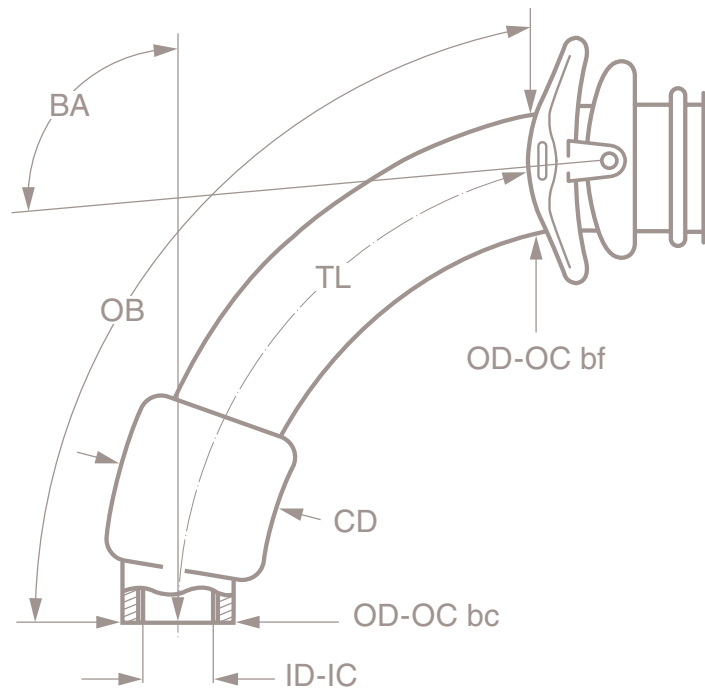

## Technical Data

### Tracoe Twist Plus

Size	ID-IC	OD-OC bc	OD-OC bf	TL	OB	BA	CD
mm	mm	mm	mm	mm	mm	°	mm
07	7.0	9.8	10.1	85	91	100	26
08	8.0	10.8	11.1	88	95	100	28
09	9.0	11.8	12.1	90	99	100	30
10	10.0	12.8	13.1	92	102	100	32

**ID-IC:** inside diameter (clear width) at bottom of inner cannula;  
**OD-OC bc:** outside diameter at bottom of outer cannula;  
**OD-OC bf:** outside diameter of outer cannula behind the flange;  
**TL:** along centre line from start of neck flange to bottom of tube;  
**OB:** length along outer bend from start of neck flange to bottom of tube;  
**BA:** bending angle; **CD:** cuff diameter